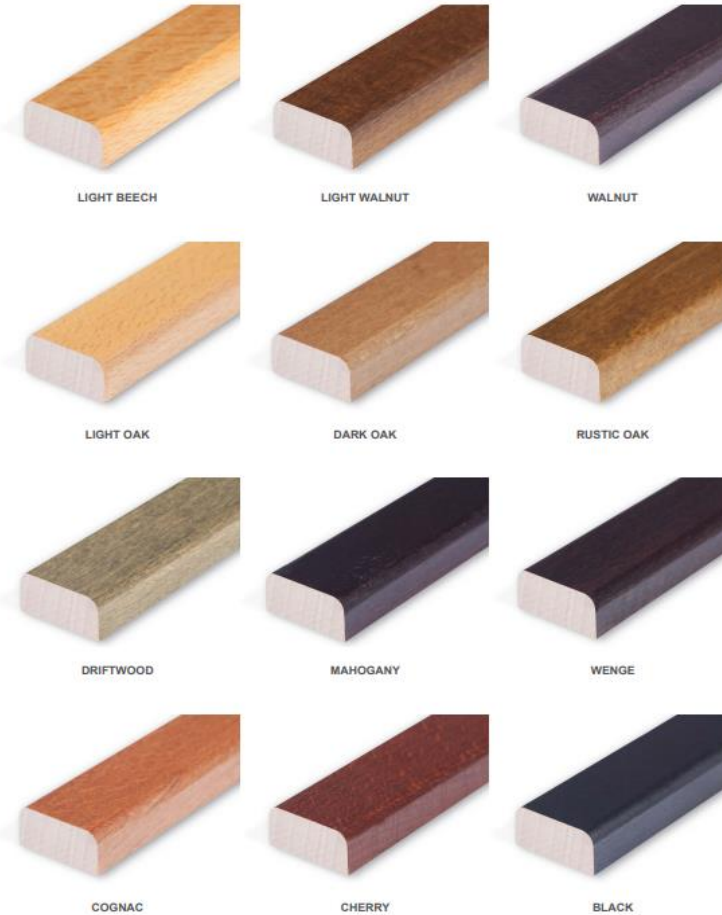

Lara Side Chair

Specifications

SKU	602-050
Height (mm)	780
Width (mm)	530
Depth (mm)	575
Seat Height (mm)	445
QTY Per Pallet	16
Weight	5.5Kg
MOQ	1
Material	Oak

FRAME FINISHES

VENETO FAUX LEATHERS